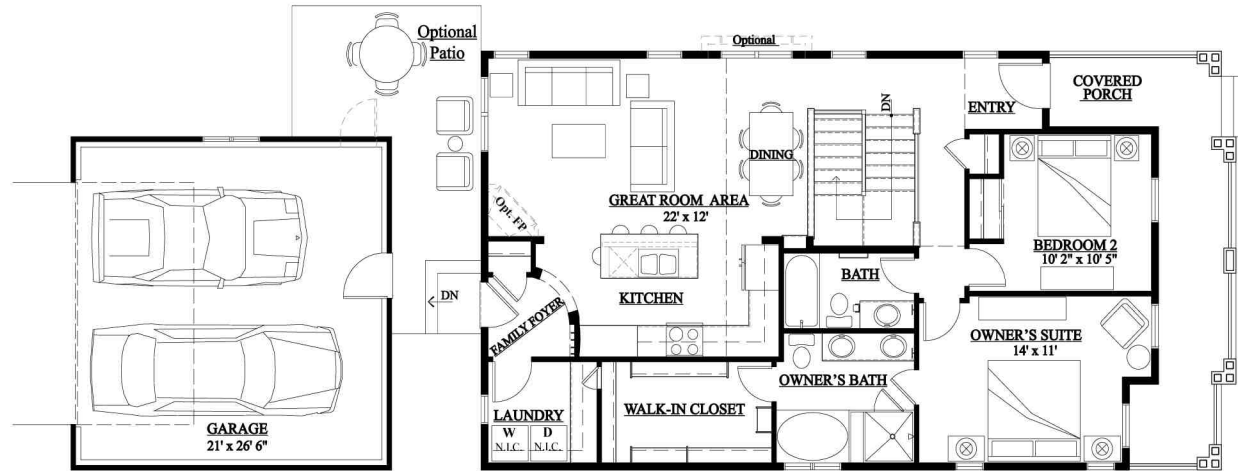

## EMERSON > COTTAGE

2 bedrooms • 2 bathrooms

- Main floor owner's suite w/walk-in closet
- Second bedroom (optional owner's suite retreat)
- 5-pc owner's bath
- Main level laundry
- Unfinished basement
- 2-car garage

EMERSON > COTTAGE  
MAIN LEVEL – 1,226 SQ. FT.

EMERSON > COTTAGE  
1,226 TOTAL FINISHED SQ. FT.  
MAIN LEVEL – 1,226 SQ. FT.  
UPPER LEVEL – N/A SQ. FT.  
UNFINISHED BASEMENT – 1,129 SQ. FT.

[www.BuildingStapleton.com](http://www.BuildingStapleton.com)

## EMERSON > PRAIRIE

2 bedrooms • 2 bathrooms

- Main floor owner's suite w/walk-in closet
- Second bedroom (optional owner's suite retreat)
- 5-pc owner's bath
- Main level laundry
- Unfinished basement
- 2-car garage

EMERSON > PRAIRIE  
MAIN LEVEL – 1,238 SQ. FT.

EMERSON > PRAIRIE  
1,238 TOTAL FINISHED SQ. FT.  
MAIN LEVEL – 1,238 SQ. FT.  
UPPER LEVEL – N/A SQ. FT.  
UNFINISHED BASEMENT – 1,141 SQ. FT.

[www.BuildingStapleton.com](http://www.BuildingStapleton.com)