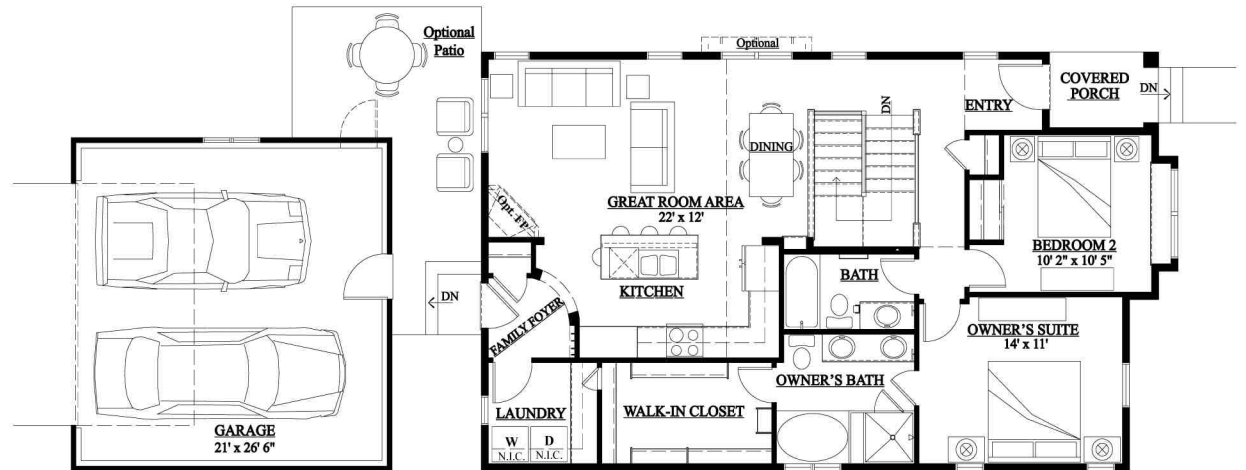

## EMERSON > COTTAGE

2 bedrooms • 2 bathrooms

- Main floor owner's suite w/walk-in closet
- Second bedroom (optional owner's suite retreat)
- 5-pc owner's bath
- Main level laundry
- Unfinished basement
- 2-car garage

EMERSON > COTTAGE  
MAIN LEVEL – 1,226 SQ. FT.

EMERSON > COTTAGE  
1,226 TOTAL FINISHED SQ. FT.  
MAIN LEVEL – 1,226 SQ. FT.  
UPPER LEVEL – N/A SQ. FT.  
UNFINISHED BASEMENT – 1,129 SQ. FT.

[www.BuildingStapleton.com](http://www.BuildingStapleton.com)

## EMERSON > PRAIRIE

2 bedrooms • 2 bathrooms

- Main floor owner's suite w/walk-in closet
- Second bedroom (optional owner's suite retreat)
- 5-pc owner's bath
- Main level laundry
- Unfinished basement
- 2-car garage

EMERSON > PRAIRIE  
MAIN LEVEL – 1,238 SQ. FT.

EMERSON > PRAIRIE  
1,238 TOTAL FINISHED SQ. FT.  
MAIN LEVEL – 1,238 SQ. FT.  
UPPER LEVEL – N/A SQ. FT.  
UNFINISHED BASEMENT – 1,141 SQ. FT.

[www.BuildingStapleton.com](http://www.BuildingStapleton.com)