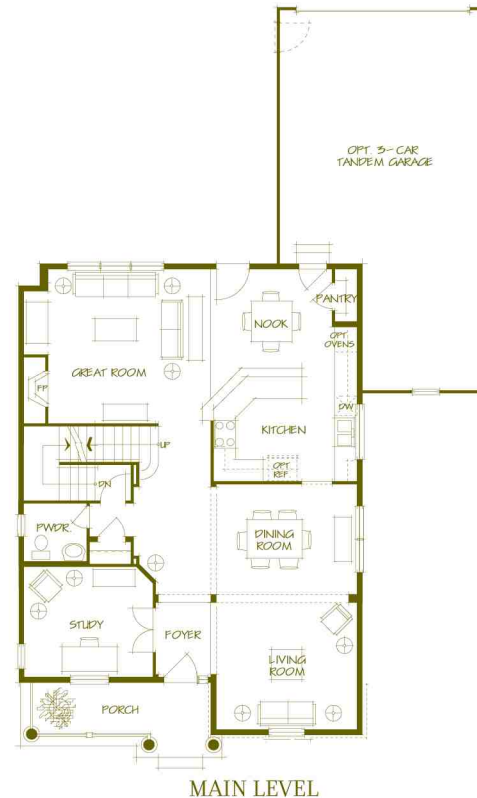

Let's see ... four bedrooms and a kitchen pantry big enough to hold most of the breakfast cereals the kids see advertised. A study where you can close the door and work without having to yell. "Hey, can you keep it down a little?" And a style that looks good even when the floor is covered in dirty clothes and building blocks. Oh yes, and tucked away – a nice big bathtub. Aromatherapy products not included.

The Robin House, Plan 6640
2,602 finished square feet
4 bedrooms plus study
2.5-3.5 baths
2-3 car garage

MCSTAIN[®]
NEIGHBORHOODS

- 1 The walk-in closet in bedroom 4 can become a bathroom, making the room a nice guest suite or high privilege for the eldest child.
- 2 An optional built-in desk at the top of stairs is a good, centrally located spot for the kids' computer.
- 3 Busy family = dirty clothes. Upstairs laundry = big help.
- 4 An optional deck for the master bedroom is the perfect vantage point from which to direct yard work.
- 5 With the full basement option, crawl space becomes usable space.

The Robin House, Plan 6640
 2,602 finished square feet
 4 bedrooms plus study
 2.5-3.5 baths
 2-3 car garage

MCSTAIN[®]
 NEIGHBORHOODS

The Robin House

The Town & Country Homes at Stapleton

Illustrations are artists' conceptions. Dimensions and scale are approximate. Specification, landscaping, amenities, color palette and other features depicted or described are preliminary and therefore subject to change without notice. Window configuration and square footage may vary per elevation. A 2-car detached garage is standard on each home. Placement of the garage varies per home site, and some sites will accommodate 3-car garage. The Town & Country Homes, Stapleton by McStain Neighborhoods (2/05).