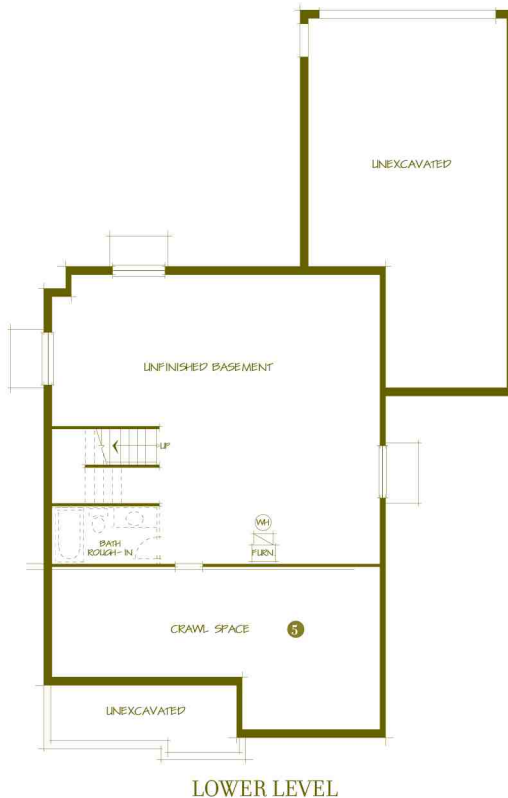

The Robin House, Plan 6640
2,602 finished square feet
4 bedrooms plus study
2.5-3.5 baths
2-3 car garage

MCSTAIN[®]
NEIGHBORHOODS

- 1 The walk-in closet in bedroom 4 can become a bathroom, making the room a nice guest suite or high privilege for the eldest child.
- 2 An optional built-in desk at the top of stairs is a good, centrally located spot for the kids' computer.
- 3 Busy family = dirty clothes. Upstairs laundry = big help.
- 4 An optional deck for the master bedroom is the perfect vantage point from which to direct yard work.
- 5 With the full basement option, crawl space becomes usable space.

The Robin House, Plan 6640
 2,602 finished square feet
 4 bedrooms plus study
 2.5-3.5 baths
 2-3 car garage

MCSTAIN[®]
 NEIGHBORHOODS

The Robin House

The Town & Country Homes at Stapleton

Illustrations are artists' conceptions. Dimensions and scale are approximate. Specification, landscaping, amenities, color palette and other features depicted or described are preliminary and therefore subject to change without notice. Window configuration and square footage may vary per elevation. A 2-car detached garage is standard on each home. Placement of the garage varies per home site, and some sites will accommodate 3-car garage. The Town & Country Homes, Stapleton by McStain Neighborhoods (2/05).