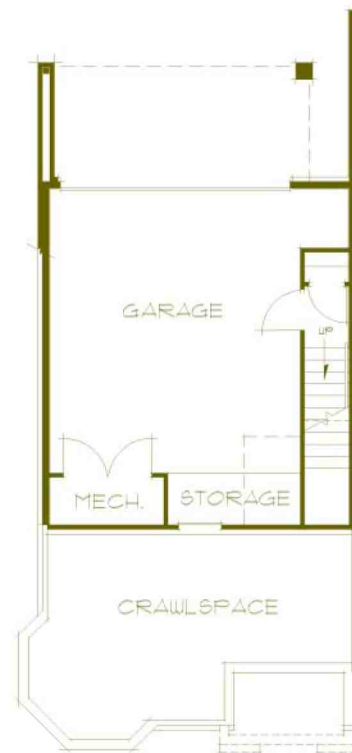

www.BuildingStapleton.com

The Emerson

The Row Homes at Stapleton

We have only one word to say: turret.

Tuck-Under Row Home

Tuck-Under Avenue Row Home

Tuck-Under Paseo Row Home

Turrets are just plain cool. From the outside, they make a home look stately and sophisticated. On the inside, they bring in huge amounts of light and introduce a new shape to the room layout. The Emerson has a great turret, with 30" x 60" windows on three of its sides and 10" x 60" windows on two other sides. On the main level, the turret is part of the living room, but on the second level it's part of your master bedroom. Which, of course, makes it even more cool.

The Emerson, Plan 3633
1,608 finished square feet
3 bedrooms
2.5 baths
2 car garage
Rear deck over garage

MCSTAIN[®]
NEIGHBORHOODS

1 A spacious study has a railing that overlooks the living room. (That way you can be paying bills and step to the railing to catch Letterman's Top Ten List.)

The Emerson

The Row Homes at Stapleton

www.BuildingStapleton.com

LOWER LEVEL

MAIN LEVEL

UPPER LEVEL

The Emerson, Plan 3633
 1,608 finished square feet
 3 bedrooms
 2.5 baths
 2 car garage
 Rear deck over garage