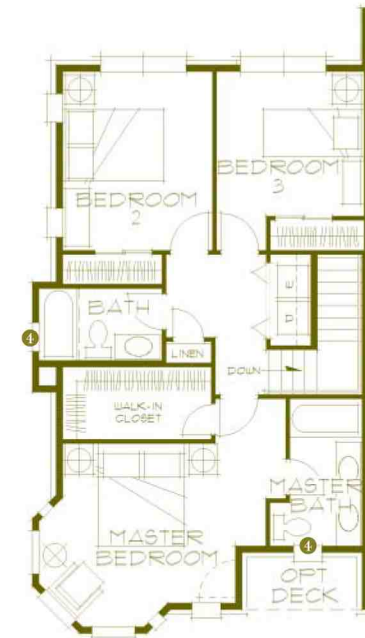

www.BuildingStapleton.com

The Emerson

The Row Homes at Stapleton

We have only one word to say: turret.

Tuck-Under Row Home

Tuck-Under Avenue Row Home

Tuck-Under Paseo Row Home

Turrets are just plain cool. From the outside, they make a home look stately and sophisticated. On the inside, they bring in huge amounts of light and introduce a new shape to the room layout. The Emerson has a great turret, with 30" x 60" windows on three of its sides and 10" x 60" windows on two other sides. On the main level, the turret is part of the living room, but on the second level it's part of your master bedroom. Which, of course, makes it even more cool.

The Emerson, Plan 3633
1,608 finished square feet
3 bedrooms
2.5 baths
2 car garage
Rear deck over garage

MCSTAIN[®]
NEIGHBORHOODS

1 A spacious study has a railing that overlooks the living room. (That way you can be paying bills and step to the railing to catch Letterman's Top Ten List.)

2 Being on the end of the building gives you a whole extra wall of windows.

3 Add an angled fireplace to the living room and you get a space that's practically irresistible.

4 Both upstairs bathrooms have windows. That helps with everything from putting on makeup to making sure you grab the right toothbrush.

The Emerson

The Row Homes at Stapleton

www.BuildingStapleton.com

LOWER LEVEL

MAIN LEVEL

UPPER LEVEL

The Emerson, Plan 3633
 1,608 finished square feet
 3 bedrooms
 2.5 baths
 2 car garage
 Rear deck over garage