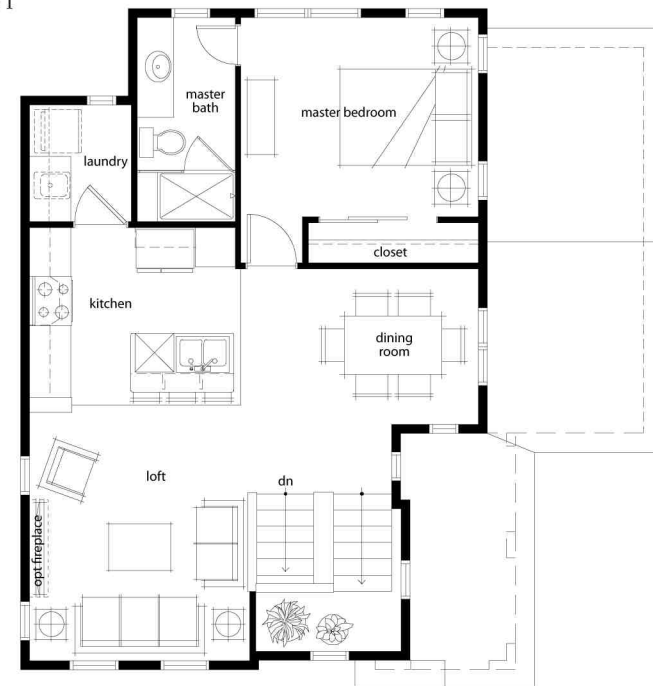

# The Miro

Plan 1360  
 1,056-1,057 finished square feet  
 2 bedrooms  
 2 baths  
 2 car garage

Actual exterior colors will vary from what is shown here and are not specific to elevation.

tel 303 333 0024  
 www.mcstain.com

# The Miro

Plan 1360  
 1,056 finished square feet  
 2 bedrooms  
 2 baths  
 2 car garage

tel 303 333 0024  
 www.mcstain.com

**MCSTAIN**<sup>®</sup>  
 NEIGHBORHOODS

Upper Level-Elevation 1

Lower Level-Elevation 1

Upper Level-Elevation 2  
 Optional Loft in Lieu of Living Room