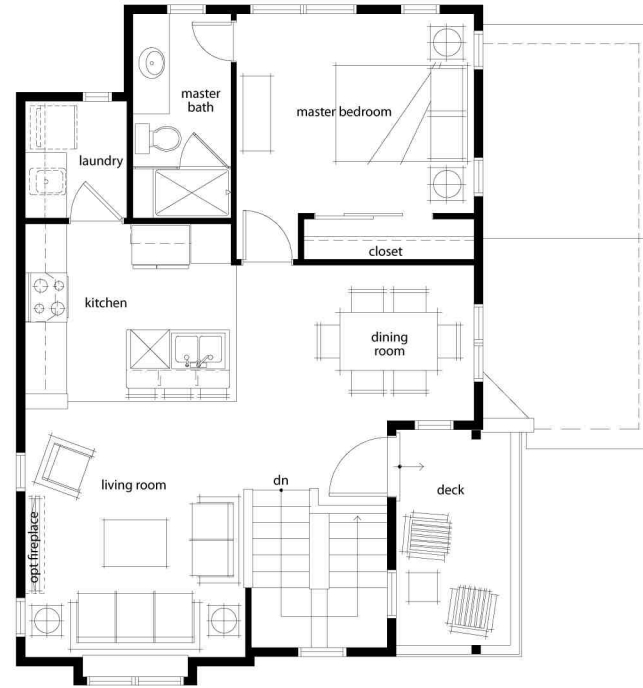

# The Miro

Plan 1360  
 1,056-1,057 finished square feet  
 2 bedrooms  
 2 baths  
 2 car garage

Actual exterior colors will vary from what is shown here and are not specific to elevation.

tel 303 333 0024  
 www.mcstain.com

# The Miro

Plan 1360  
 1,056 finished square feet  
 2 bedrooms  
 2 baths  
 2 car garage

tel 303 333 0024  
 www.mcstain.com

**MCSTAIN**<sup>®</sup>  
 NEIGHBORHOODS

Upper Level-Elevation 1

Lower Level-Elevation 1

Upper Level-Elevation 2  
 Optional Loft in Lieu of Living Room