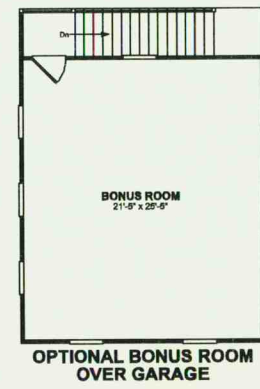

www.BuildingStapleton.com

The Coventry

4 Bedroom ~ 2.5 Bath ~ 2.5 Car Garage
2,868 Square Feet (Heated Space)

Elevation B

Elevation D

Elevation E

Main Floor

Upper Floor