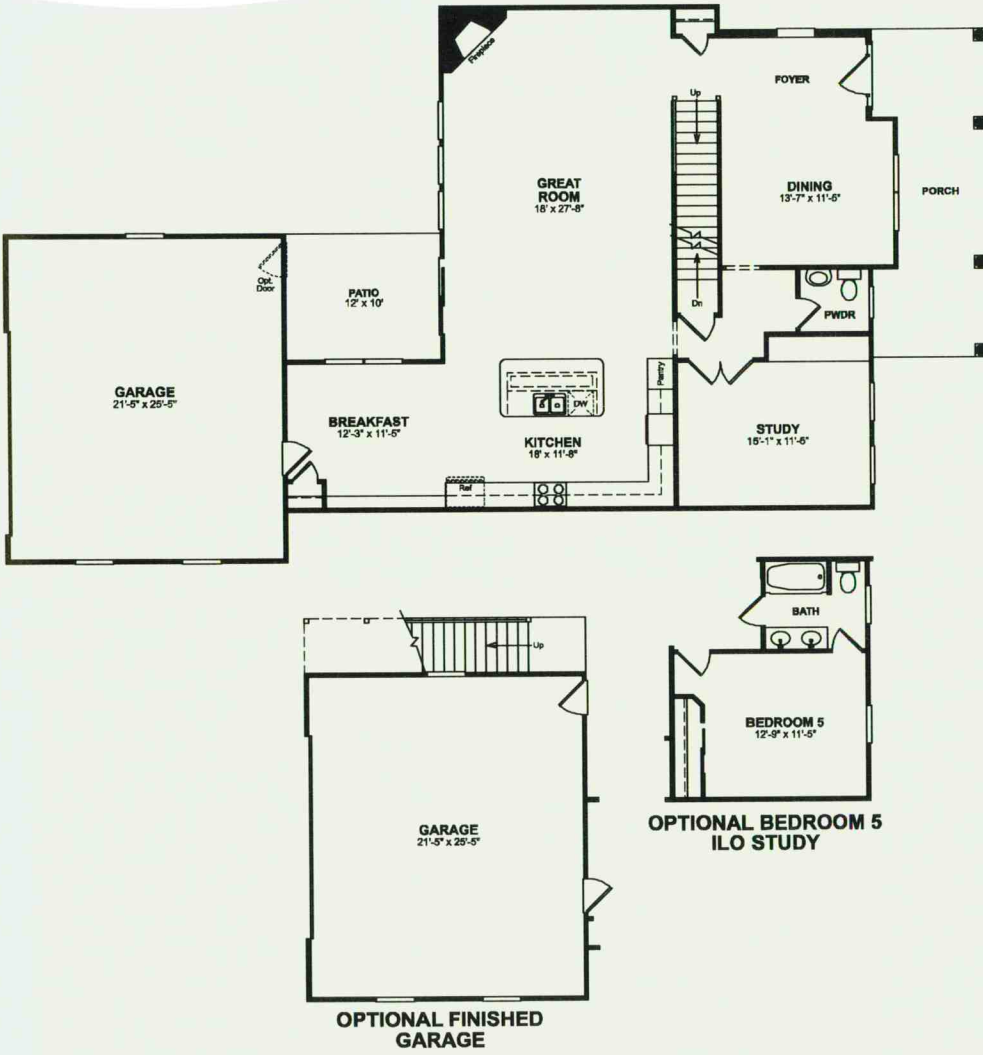

www.BuildingStapleton.com

The Coventry

4 Bedroom ~ 2.5 Bath ~ 2.5 Car Garage
2,868 Square Feet (Heated Space)

Elevation B

Elevation D

Elevation E

Main Floor

Upper Floor