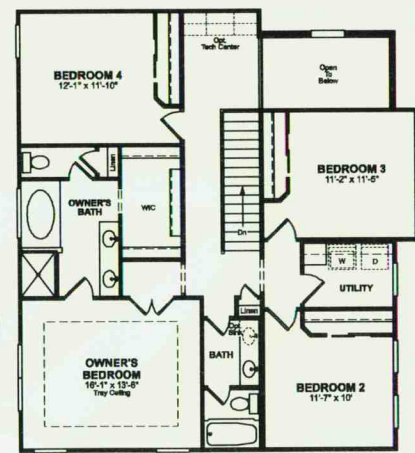

www.BuildingStapleton.com

The Coventry

4 Bedroom ~ 2.5 Bath ~ 2.5 Car Garage
2,868 Square Feet (Heated Space)

Elevation B

Elevation D

Elevation E

Main Floor

Upper Floor