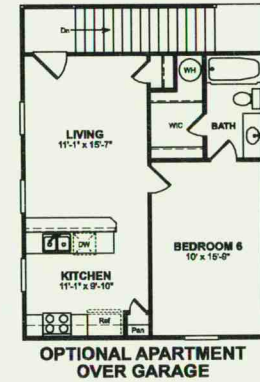

www.BuildingStapleton.com

The Coventry

4 Bedroom ~ 2.5 Bath ~ 2.5 Car Garage
2,868 Square Feet (Heated Space)

Elevation B

Elevation D

Elevation E

Main Floor

Upper Floor