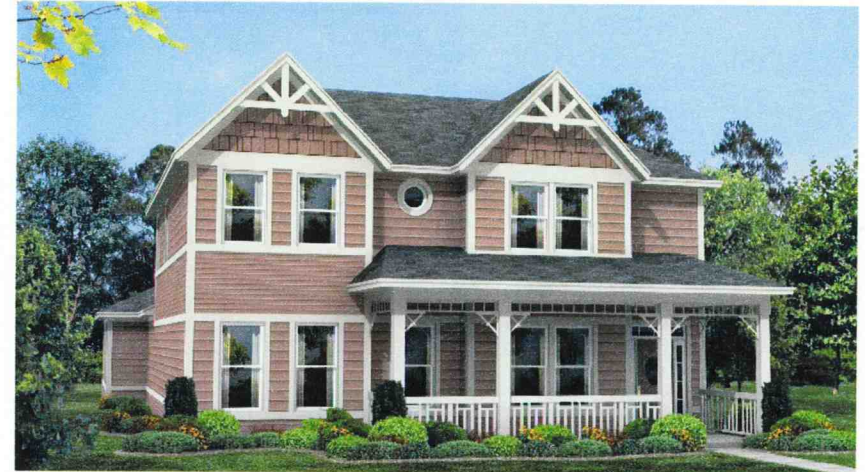

www.BuildingStapleton.com

The Coventry

4 Bedroom ~ 2.5 Bath ~ 2.5 Car Garage
2,868 Square Feet (Heated Space)

Elevation B

Elevation D

Elevation E

Main Floor

Upper Floor